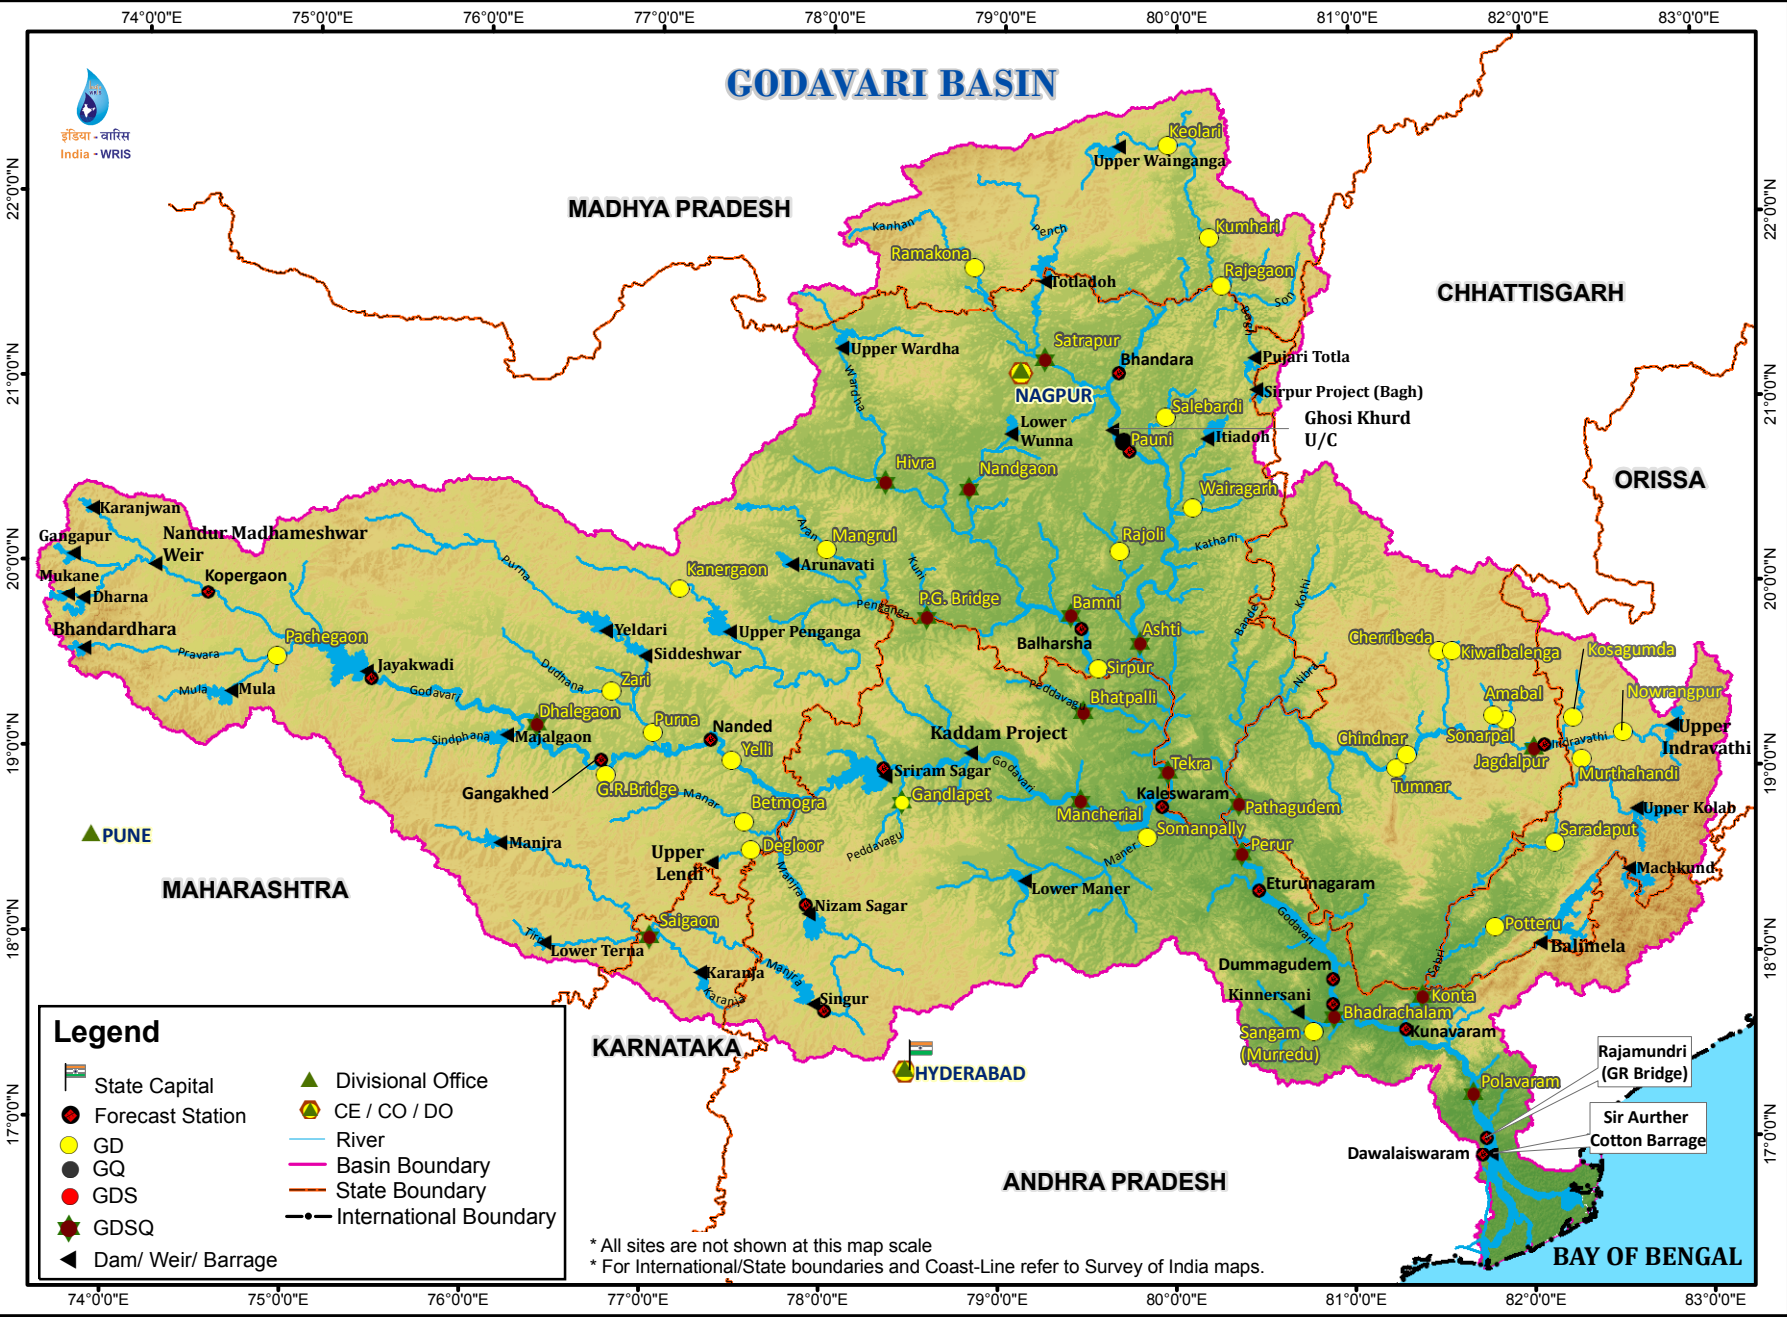

GODAVARI BASIN

Legend

- State Capital
- Forecast Station
- GD
- GQ
- GDS
- GDSQ
- Dam/ Weir/ Barrage
- Divisional Office
- CE / CO / DO
- River
- Basin Boundary
- State Boundary
- International Boundary

* All sites are not shown at this map scale
 * For International/State boundaries and Coast-Line refer to Survey of India maps.

BAY OF BENGAL